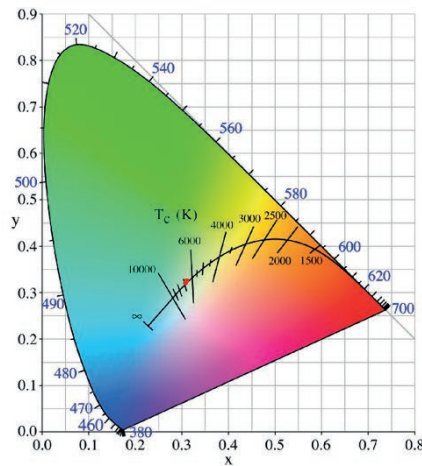

**USE ONLY WITH A SAFETY TRANSFORMER / DO NOT PLUG IN SERIES /
 PROTECT THE CONNECTOR WITH INSULATING GEL**

PHOTOMETRY

(Measurements performed in laboratory; * measurements made in water immersion)

Color temperature: white 6500K
 Ra (IRC) : 86*
 Diffusion angle : 120°
 Nominal luminous flux : 1650 lumens*
 Useful luminous flux (angle 120°) : 1450 lumens*