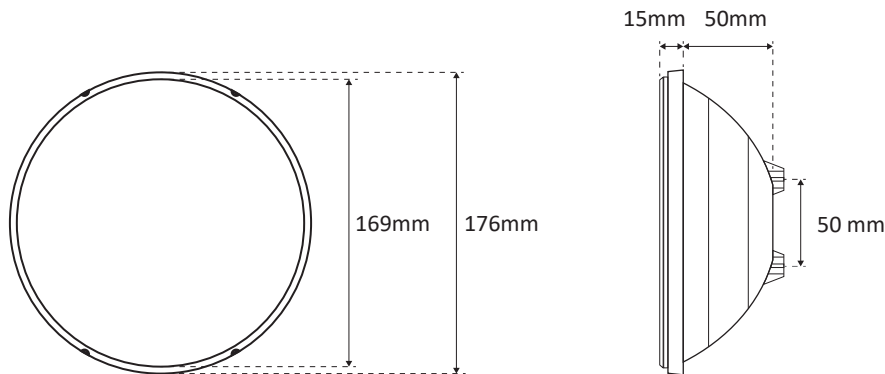

PAR56 LED LAMP FOR SWIMMING POOL – WHITE LIGHTING

Model : **502815 - 502808**
 Type : 60 LED 3528 / 120°
 Color : white 6500K
 Control : On/Off
 Material : Polycarbonate (PC)
 Wire connection : 2 screw terminals
 HS code : 9405403990
 Bar code : 3700450502815
 Bar code : 3700450502808

Contents of the packaging :

- PAR56 LED Lamp
- 3 screws M4x6 (#501580)
- Lubricant tube (#501825)
- Usage and maintenance manual

DIMENSIONS

PACKING

Part Number	Box	Weight	Size	Carton	Weight	Size	Pallet	Weight	Size
502815	1U	0,69kg	17x17x17cm	6U	4,15kg	53x36x18cm	360U	270kg	100x120x205cm
502808	N/A	N/A	N/A	12U	6,22kg	50x35x33cm	240U	141kg	80x120x180cm

CONNECTION

Use a 2 x 1mm² minimum cross section of connecting cable, to adapt according to the distance between the junction box of the projector and the transformer well as the power input.

~12V(AC)
or =20V(DC)

**USE ONLY WITH A SAFETY TRANSFORMER / DO NOT PLUG IN SERIES /
 PROTECT THE CONNECTOR WITH INSULATING GEL**

PHOTOMETRY

(Measurements performed in laboratory; * measurements made in water immersion)

Color temperature: white 6500K
 Ra (IRC) : 86*
 Diffusion angle : 120°
 Nominal luminous flux : 1650 lumens*
 Useful luminous flux (angle 120°) : 1450 lumens*