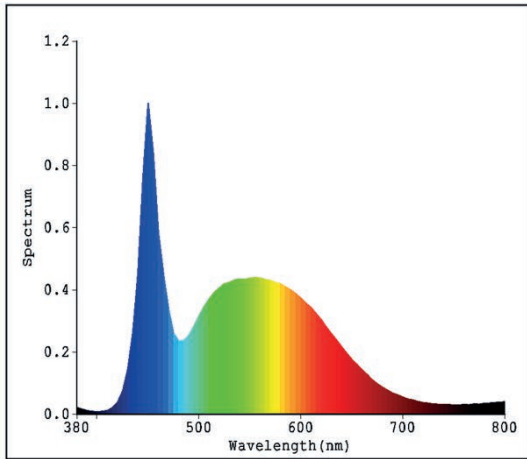

**USE ONLY WITH A SAFETY TRANSFORMER / DO NOT PLUG IN SERIES /
 PROTECT THE CONNECTOR WITH INSULATING GEL**

PHOTOMETRY

(Measurements performed in laboratory; * measurements made in water immersion)

Color temperature: white 6500K
 Ra (IRC) : 86*
 Diffusion angle : 120°
 Nominal luminous flux : 1650 lumens*
 Useful luminous flux (angle 120°) : 1450 lumens*