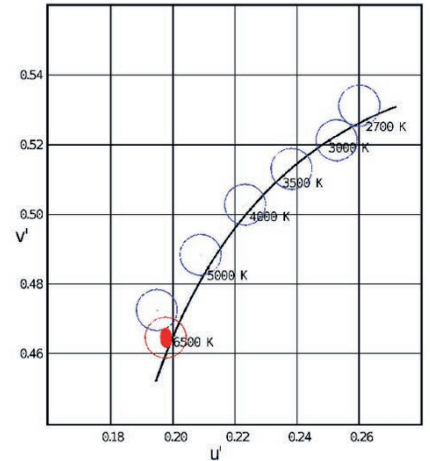

**USE ONLY WITH A SAFETY TRANSFORMER / DO NOT PLUG IN SERIES /
 PROTECT THE CONNECTOR WITH INSULATING GEL**

PHOTOMETRY

(Measurements performed in laboratory; * measurements made in water immersion)

Color temperature: white 6500K
 Ra (IRC) : 86*
 Diffusion angle : 120°
 Nominal luminous flux : 1650 lumens*
 Useful luminous flux (angle 120°) : 1450 lumens*