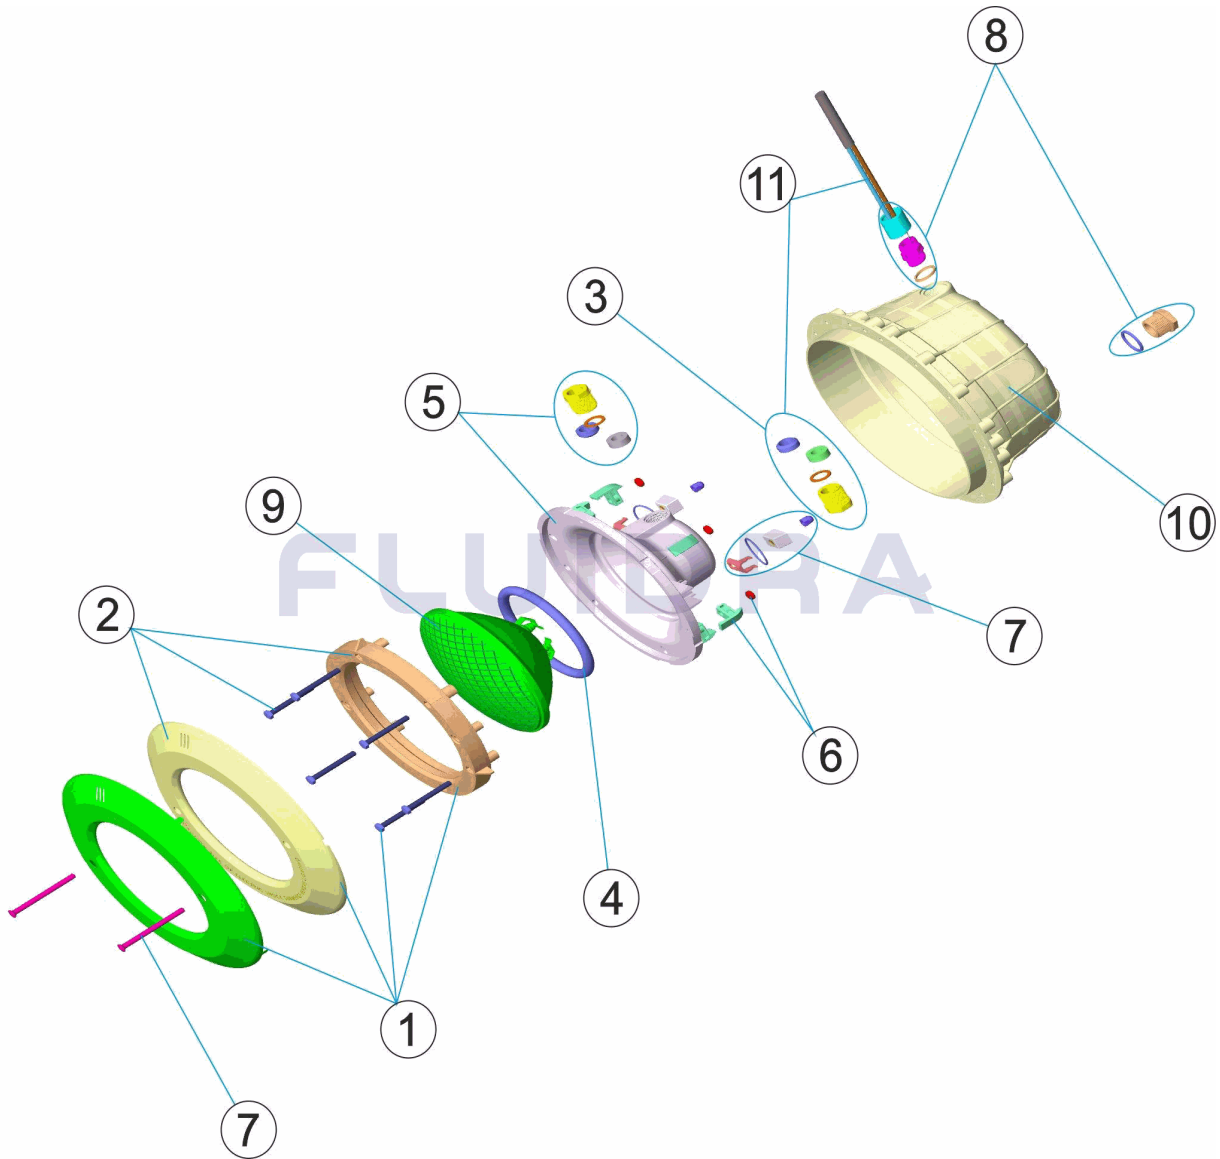

CODE **07843, 07844**

DESCRIPTION: **STAINLESS STEEL AND WHITE LIGHT COVER WITH CABLE**

**ENGLISH**

POS	CODE	DESCRIPTION	QUANTITY	POS	CODE	DESCRIPTION	QUANTITY
1	* 4403010301	S.S. FACEPLATE AND SECURING RING		7	4403015002	FIXING SET UNDERWATER LIGHT JELLY ST	
2	* 4403010302	WHITE FACEPLATE		8	4403010313	BODY PACKING GLAND M-25	
3	4403010312	PACKING GLAND M-25		9	4403010058	LIGHTBULB	
4	4403010304	LIGHT O RING		10	07838R0006	FLOODLAMP HOUSING	
5	4403010305	BACK COVER		11	4403010314	LIGHT CABLE M-25	
6	4403010306	LIGHT FIXING CLIP					

CODE **07843, 07844**DESCRIPTION: **STAINLESS STEEL AND WHITE LIGHT COVER WITH CABLE****OBSERVATIONS**

POS	CODE	OBSERVATIONS
1	* 4403010301	FOR: 07843
2	* 4403010302	FOR: 07844