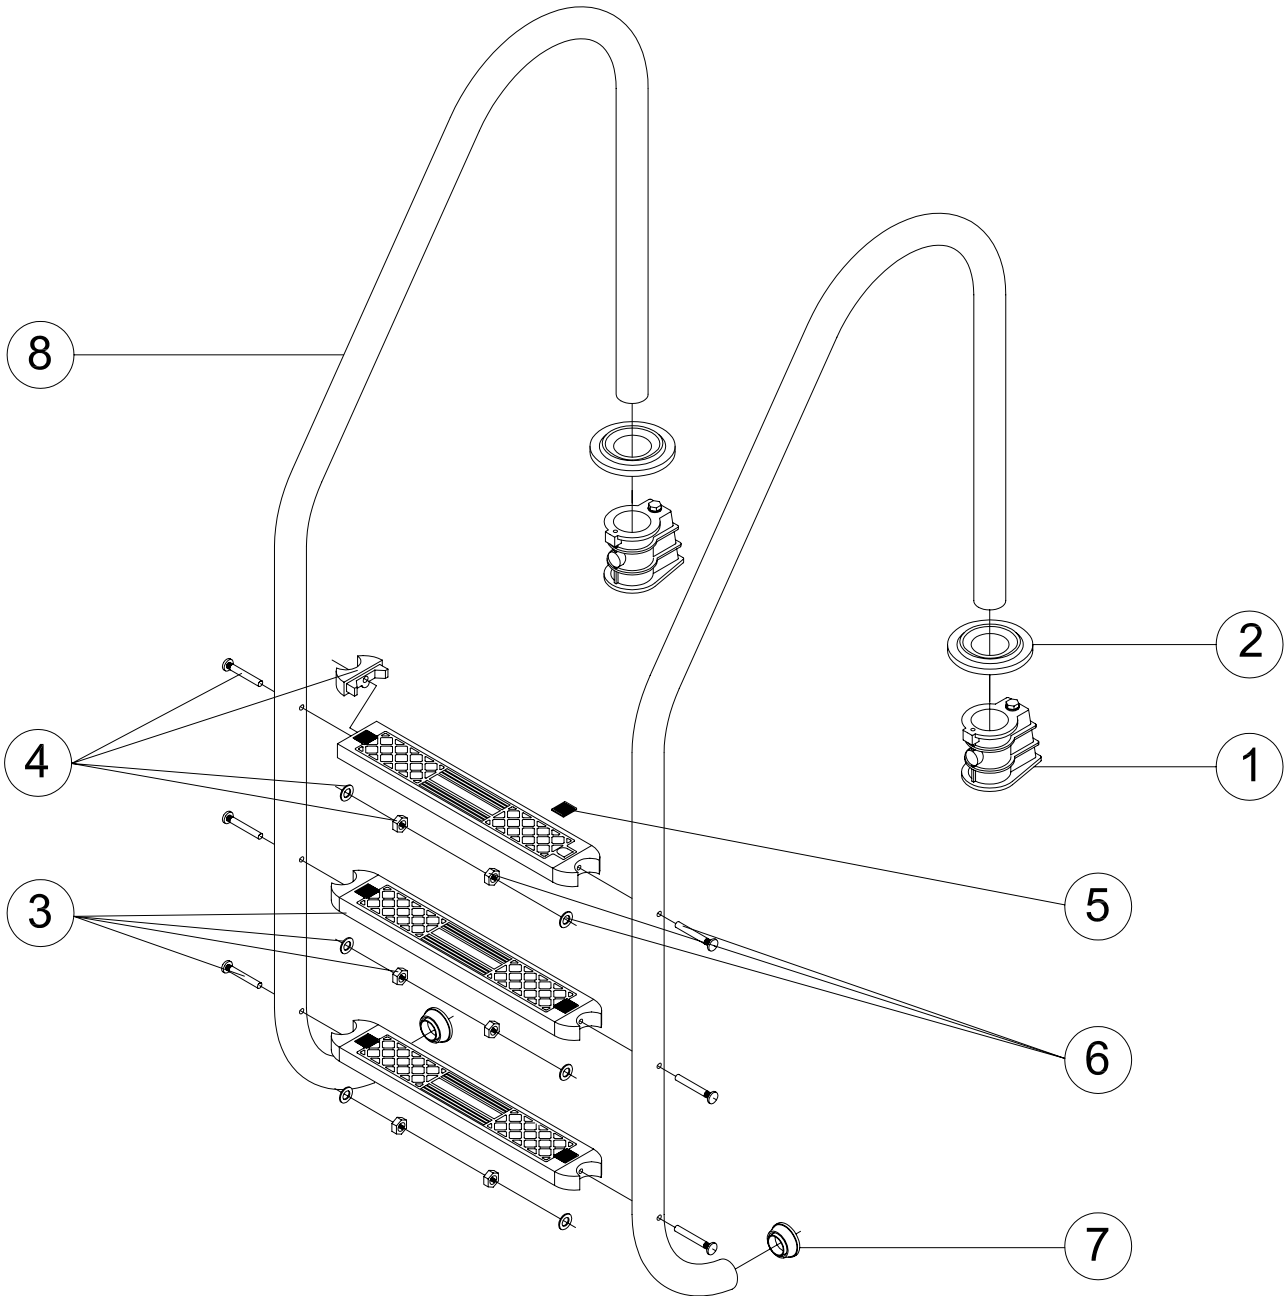

**CODE:** 05488 - 05489 - 05490 - 05491

**DESCRIPTION:** STANDARD LADDER 2-3-4-5 TREADS AISI-304

POS.	CODIGO	DESCRIPTION	POS.	CODIGO	DESCRIPTION
1	44010101	LADDER ANCHOR	7	44010112	LADDER END CAP
2	44010102	ESCUTCHEON AISI-304	8	05488R0001	SIDE RAIL FOR 2 TREAD 304
3	44010105	STANDARD TREAD 304	8	05489R0001	SIDE RAIL FOR 3 TREAD 304
4	44010106	TREAD END SET 304	8	05490R0001	SIDE RAIL FOR 4 TREAD 304
5	44010109	STANDARD TREAD END INSERT	8	05491R0001	SIDE RAIL FOR 5 TREAD 304
6	44010110	TREAD BOLT SET 304			